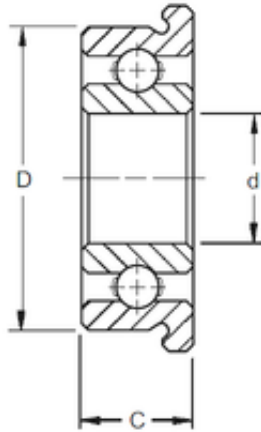

BM Bearing Power Machinery Co., Ltd.

8 mm x 22 mm x 7 mm ZEN F608 ZEN Bearings

Bearing No. F608

Size	8x22x7 mm
Bore Diameter	8 mm
Outer Diameter	22 mm
Width	7 mm
d	8 mm
D	22 mm
B	7 mm
C	7 mm
Basic dynamic load rating (C)	3,293 kN
Basic static load rating (C0)	1,379 kN
(Grease) Lubrication Speed	34000 r/min

F608 Bearing 2D drawings and 3D CAD models