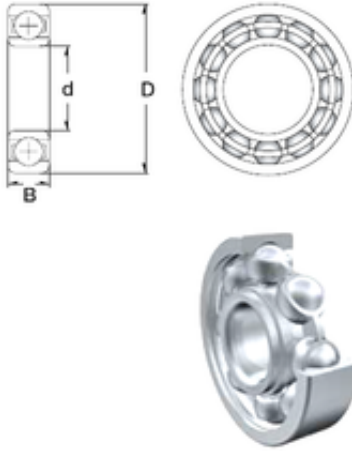

BM Bearing Power Machinery Co., Ltd.

140 mm x 210 mm x 22 mm ZEN 16028 ZEN Bearings

Bearing No. 16028

Size	140x210x22 mm
Bore Diameter	140 mm
Outer Diameter	210 mm
Width	22 mm
d	140 mm
D	210 mm
B	22 mm
C	22 mm
Weight	2,5 Kg
Basic dynamic load rating (C)	61 kN
Basic static load rating (C0)	63 kN

16028 Bearing 2D drawings and 3D CAD models