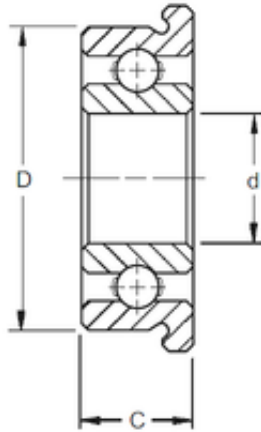

### 5 mm x 10 mm x 3 mm ZEN SMF105 ZEN Bearings

Bearing No. SMF105

Size	5x10x3 mm
Bore Diameter	5 mm
Outer Diameter	10 mm
Width	3 mm
d	5 mm
D	10 mm
B	3 mm
C	3 mm
Basic dynamic load rating (C)	0,431 kN
Basic static load rating (C0)	0,169 kN
(Grease) Lubrication Speed	50000 r/min

SMF105 Bearing 2D drawings and 3D CAD models