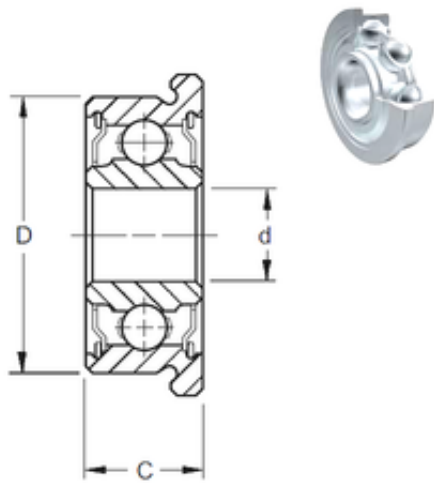

# BM Bearing Power Machinery Co., Ltd.

4,763 mm x 9,525 mm x 3,175 mm ZEN  
FR166-2Z ZEN Bearings

Bearing No. FR166-2Z

Size	4.763x9.525x3.175 mm
Bore Diameter	4,763 mm
Outer Diameter	9,525 mm
Width	3,175 mm
d	4,763 mm
D	9,525 mm
B	3,175 mm
C	3,175 mm
Basic dynamic load rating (C)	0,709 kN
Basic static load rating (C0)	0,272 kN
(Grease) Lubrication Speed	50000 r/min

FR166-2Z Bearing 2D drawings and 3D CAD models