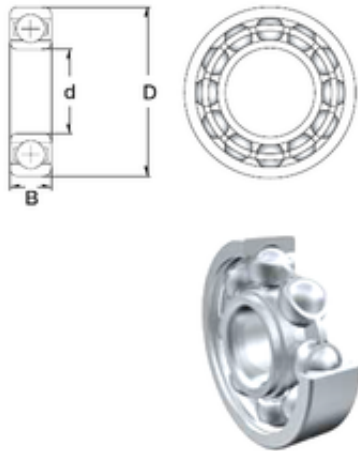

BM Bearing Power Machinery Co., Ltd.

5 mm x 16 mm x 5 mm ZEN S625 ZEN Bearings

Bearing No. S625

Size	5x16x5 mm
Bore Diameter	5 mm
Outer Diameter	16 mm
Width	5 mm
d	5 mm
D	16 mm
B	5 mm
C	5 mm
Basic dynamic load rating (C)	1,729 kN
Basic static load rating (C0)	0,675 kN
(Grease) Lubrication Speed	36000 r/min

S625 Bearing 2D drawings and 3D CAD models