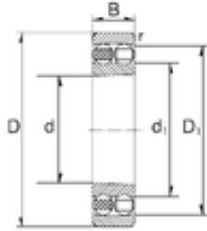

BM Bearing Power Machinery Co., Ltd.

15 mm x 35 mm x 14 mm ZEN 2202-2RS ZEN Bearings

Bearing No. 2202-2RS

Size	15x35x14 mm
Bore Diameter	15 mm
Outer Diameter	35 mm
Width	14 mm
d	15 mm
D	35 mm
B	14 mm
C	14 mm
Weight	0,06 Kg
Basic dynamic load rating (C)	6 kN
Basic static load rating (C0)	2,19 kN

2202-2RS Bearing 2D drawings and 3D CAD models