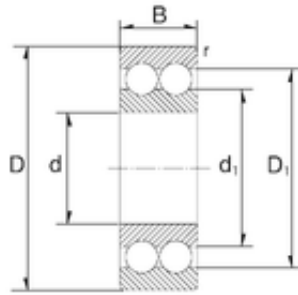

BM Bearing Power Machinery Co., Ltd.

15 mm x 24 mm x 7 mm ZEN 3802-2RS ZEN Bearings

Bearing No. 3802-2RS

Size	15x24x7 mm
Bore Diameter	15 mm
Outer Diameter	24 mm
Width	7 mm
d	15 mm
D	24 mm
B	7 mm
C	7 mm
Weight	0,009 Kg
Basic dynamic load rating (C)	2,43 kN
Basic static load rating (C0)	1,96 kN

3802-2RS Bearing 2D drawings and 3D CAD models