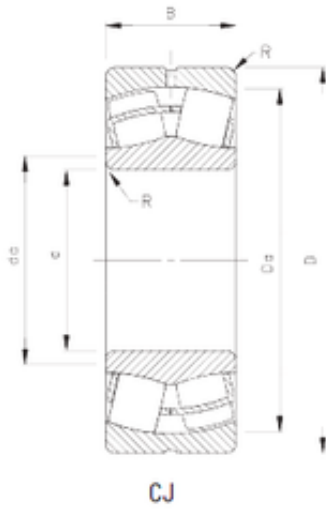

BM Bearing Power Machinery Co., Ltd.

120 mm x 180 mm x 60 mm Timken 24024CJ Timken Bearings

Bearing No. 24024CJ

Size	120x180x60 mm
Bore Diameter	120 mm
Outer Diameter	180 mm
Width	60 mm
d	120 mm
D	180 mm
B	60 mm
C	60 mm
R	2 mm
Da	164 mm
da	131 mm

24024CJ Bearing 2D drawings and 3D CAD models