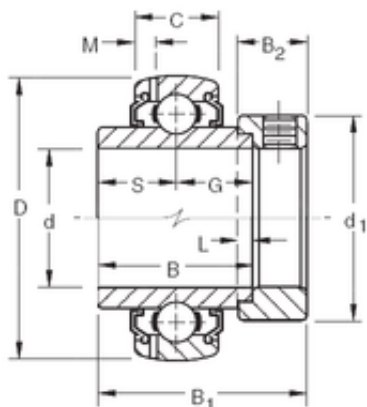

### 14,2875 mm x 40 mm x 27,78 mm Timken G1009KLLB Timken Bearings

Bearing No. G1009KLLB

Size	14.2875x40x27.78 mm
Bore Diameter	14,2875 mm
Outer Diameter	40 mm
Width	27,78 mm
d	14,2875 mm
D	40 mm
B	27,78 mm
C	12 mm
d1	28,6 mm
B1	37,3 mm
B2	13,5 mm
G	13,9 mm
L	4 mm
M	2,72 mm
S	13,9 mm
Weight	0,136 Kg
Basic dynamic load rating (C)	10,7 kN

G1009KLLB Bearing 2D drawings and 3D CAD models