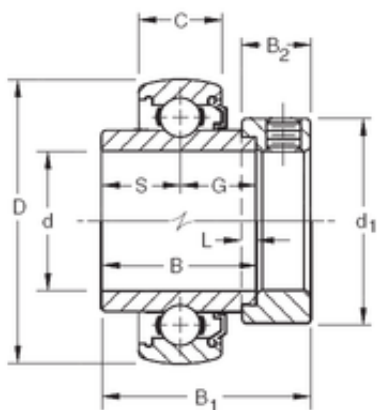

BM Bearing Power Machinery Co., Ltd.

38,1 mm x 80 mm x 42,86 mm Timken 1108KLB Timken Bearings

Bearing No. 1108KLB

Size	38.1x80x42.86 mm
Bore Diameter	38,1 mm
Outer Diameter	80 mm
Width	42,86 mm
d	38,1 mm
D	80 mm
B	42,86 mm
C	18 mm
d1	60,32 mm
B1	56,36 mm
B2	18,26 mm
G	21,43 mm
L	4,76 mm
S	21,43 mm
Weight	0,821 Kg
Basic dynamic load rating (C)	36,2 kN

1108KLB Bearing 2D drawings and 3D CAD models