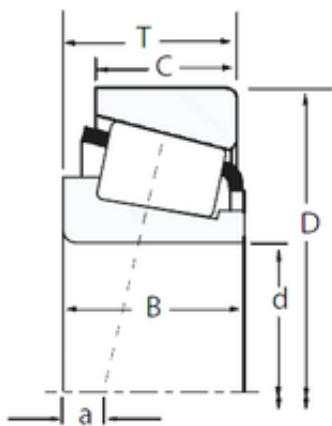

BM Bearing Power Machinery Co., Ltd.

127 mm x 254 mm x 66,675 mm Timken
99500/99100 Timken Bearings

Bearing No. 99500/99100

| | |
|----------------|-------------------|
| Size | 127x254x66.675 mm |
| Bore Diameter | 127 mm |
| Outer Diameter | 254 mm |
| Width | 66,675 mm |
| d | 127 mm |
| D | 254 mm |
| T | 66,675 mm |
| B | 66,675 mm |
| C | 47,625 mm |
| R | 6,4 mm |
| r | 3,3 mm |

99500/99100 Bearing 2D drawings and 3D CAD models