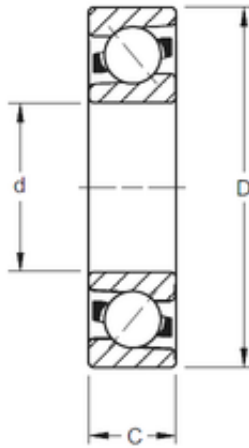

### 130 mm x 230 mm x 40 mm Timken 7226WN MBR Timken Bearings

Bearing No. 7226WN MBR

7226WN MBR Bearing 2D drawings and 3D CAD models

Size	130x230x40 mm
Bore Diameter	130 mm
Outer Diameter	230 mm
Width	40 mm
d	130 mm
D	230 mm
B	40 mm
C	40 mm
Angle ( ° )	40 °
Weight	7,543 Kg
Basic dynamic load rating (C)	211 kN