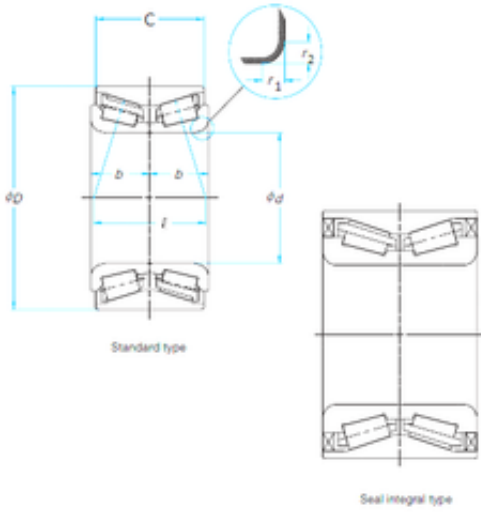

BM Bearing Power Machinery Co., Ltd.

42 mm x 76 mm x 39 mm Timken 513058 Timken Bearings

Bearing No. 513058

Size	42x76x39 mm
Bore Diameter	42 mm
Outer Diameter	76 mm
Width	39 mm
d	42 mm
D	76 mm
B	39 mm
C	39 mm

513058 Bearing 2D drawings and 3D CAD models