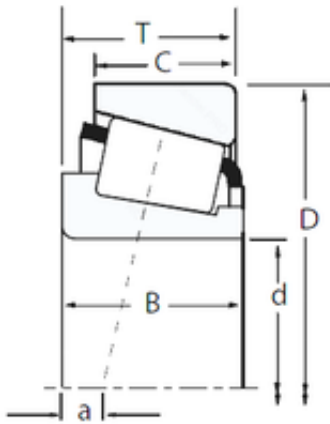

## BM Bearing Power Machinery Co., Ltd.

50,8 mm x 88,9 mm x 22,225 mm Timken  
368A/362AX Timken Bearings

Bearing No. 368A/362AX

Size	50.8x88.9x23.812 mm
Bore Diameter	50,8 mm
Outer Diameter	88,9 mm
Width	23,812 mm
d	50,8 mm
D	88,9 mm
T	23,812 mm
B	22,225 mm
C	19,688 mm
R	3,5 mm
r	1,3 mm

368A/362AX Bearing 2D drawings and 3D CAD models