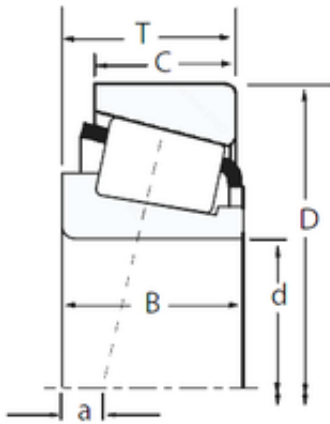

BM Bearing Power Machinery Co., Ltd.

26,987 mm x 57,15 mm x 19,431 mm Timken
M84549/M84510 Timken Bearings

Bearing No. M84549/M84510

Size	26.987x57.15x19.431 mm
Bore Diameter	26,987 mm
Outer Diameter	57,15 mm
Width	19,431 mm
d	26,987 mm
D	57,15 mm
T	19,431 mm
B	19,431 mm
C	14,732 mm
R	1,5 mm
r	1,5 mm

M84549/M84510 Bearing 2D drawings and 3D CAD models