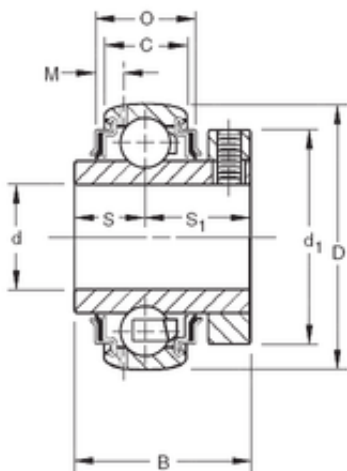

### 36,5125 mm x 72 mm x 41,28 mm Timken GC1107KRRB Timken Bearings

Bearing No. GC1107KRRB

Size	36.5125x72x41.28 mm
Bore Diameter	36,5125 mm
Outer Diameter	72 mm
Width	41,28 mm
d	36,5125 mm
D	72 mm
B	41,28 mm
C	19 mm
S1	25,4 mm
O	25,86 mm
d1	59,5 mm
M	3,68 mm
S	15,9 mm
Thread (G)	M6x1
Weight	0,544 Kg
Basic dynamic load rating (C)	28,5 kN

GC1107KRRB Bearing 2D drawings and 3D CAD models