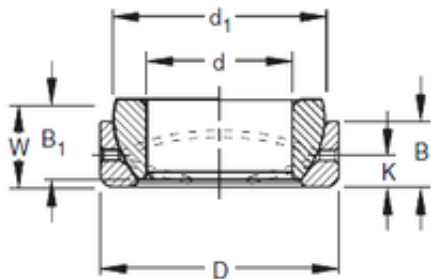

BM Bearing Power Machinery Co., Ltd.

Timken 32SBT52 Timken Bearings

Bearing No. 32SBT52

Size	82.55x130.175x39.24 mm
Bore Diameter	82,55 mm
Outer Diameter	130,175 mm
Width	39,24 mm
d	82,55 mm
D	130,175 mm
B1	47,24 mm
C	39,24 mm
d1	51,56 mm

32SBT52 Bearing 2D drawings and 3D CAD models