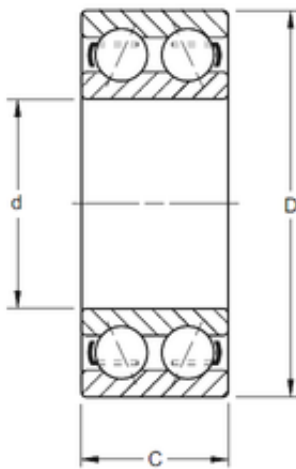

BM Bearing Power Machinery Co., Ltd.

30 mm x 62 mm x 23,83 mm Timken 5206K Timken Bearings

Bearing No. 5206K

Size	30x62x23.83 mm
Bore Diameter	30 mm
Outer Diameter	62 mm
Width	23,83 mm
d	30 mm
D	62 mm
B	23,83 mm
C	23,83 mm
Angle ()	20 °
Weight	0,295 Kg
Basic dynamic load rating (C)	34,6 kN

5206K Bearing 2D drawings and 3D CAD models