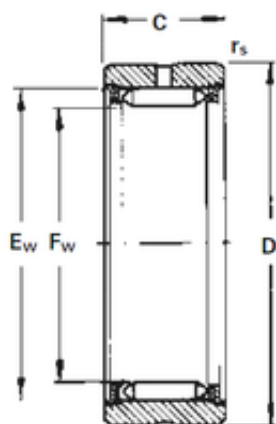

BM Bearing Power Machinery Co., Ltd.

Timken RNA2080 Timken Bearings

Bearing No. RNA2080

Size	96x103x32 mm
Bore Diameter	96 mm
Outer Diameter	103 mm
Width	32 mm
F _w	96 mm
D	115 mm
E _w	103 mm
C	32 mm
r	0,85 mm
Weight	0,694 Kg
Basic dynamic load rating (C)	110 kN
Basic static load rating (C ₀)	275 kN
(Grease) Lubrication Speed	2600 r/min

RNA2080 Bearing 2D drawings and 3D CAD models