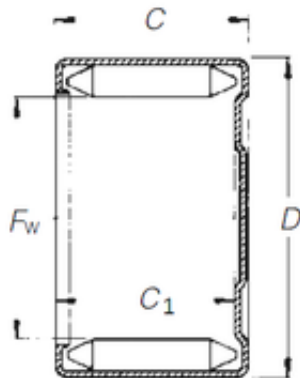

BM Bearing Power Machinery Co., Ltd.

Timken DLF 14 12 Timken Bearings

Bearing No. DLF 14 12

Size	14x20x12 mm
Bore Diameter	14 mm
Outer Diameter	20 mm
Width	12 mm
F _w	14 mm
D	20 mm
C	12 mm
C ₁	9,7 mm
Weight	0,011 Kg
Basic dynamic load rating (C)	7,9 kN
Basic static load rating (C ₀)	13,5 kN
(Grease) Lubrication Speed	14000 r/min

DLF 14 12 Bearing 2D drawings and 3D CAD models