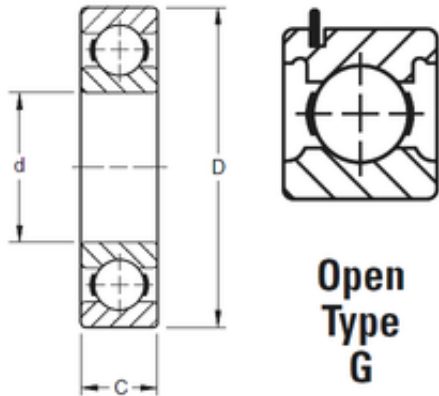

BM Bearing Power Machinery Co., Ltd.

60 mm x 95 mm x 18 mm Timken 9112KG Timken Bearings

Bearing No. 9112KG

Size	60x95x18 mm
Bore Diameter	60 mm
Outer Diameter	95 mm
Width	18 mm
d	60 mm
D	95 mm
B	18 mm
C	18 mm
Weight	0,417 Kg
Basic dynamic load rating (C)	33,4 kN

9112KG Bearing 2D drawings and 3D CAD models