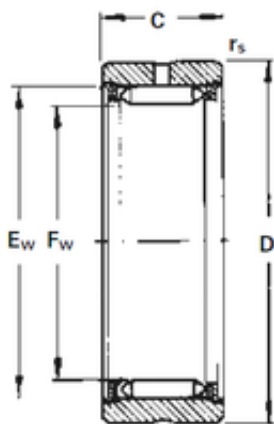

BM Bearing Power Machinery Co., Ltd.

Timken RNA2050 Timken Bearings

Bearing No. RNA2050

Size	62.1x68.1x28 mm
Bore Diameter	62,1 mm
Outer Diameter	68,1 mm
Width	28 mm
Fw	62,1 mm
D	80 mm
Ew	68,1 mm
C	28 mm
r	0,85 mm
Weight	0,375 Kg
Basic dynamic load rating (C)	64 kN
Basic static load rating (C0)	142 kN
(Grease) Lubrication Speed	4000 r/min

RNA2050 Bearing 2D drawings and 3D CAD models