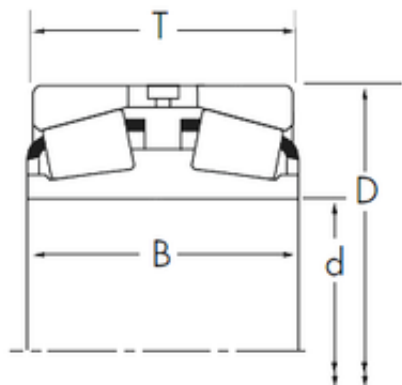

BM Bearing Power Machinery Co., Ltd.

254 mm x 355,6 mm x 92,862 mm Timken
EE171000D/171400+Y1S-171400 Timken Bearings

Bearing No. EE171000D/171400+Y1S-171400

Size	254x355.6x92.71 mm
Bore Diameter	254 mm
Outer Diameter	355,6 mm
Width	92,71 mm
d	254 mm
D	355,6 mm
T	92,71 mm
B	92,862 mm
R	1,5 mm
r	3,3 mm

EE171000D/171400+Y1S-171400 Bearing 2D drawings
and 3D CAD models