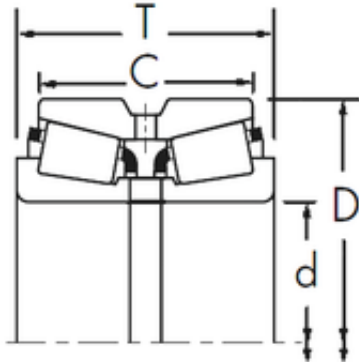

## Timken HH221434/HH221410D+HH221434XB Timken Bearings

Bearing No. HH221434/HH221410D+HH221434XB

Size	88.9x190.5x127 mm
Bore Diameter	88,9 mm
Outer Diameter	190,5 mm
Width	127 mm
d	88,9 mm
D	190,5 mm
T	127 mm
C	104,775 mm
R	8 mm
r	1,5 mm

HH221434/HH221410D+HH221434XB Bearing 2D  
drawings and 3D CAD models