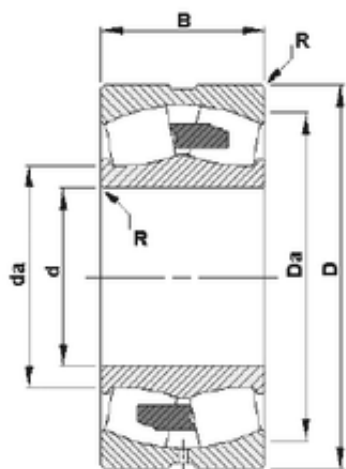

BM Bearing Power Machinery Co., Ltd.

260 mm x 440 mm x 144 mm Timken 23152YMB Timken Bearings

Bearing No. 23152YMB

Size	260x440x144 mm
Bore Diameter	260 mm
Outer Diameter	440 mm
Width	144 mm
d	260 mm
D	440 mm
B	144 mm
C	144 mm
R	3 mm
Da	400 mm
da	302 mm

23152YMB Bearing 2D drawings and 3D CAD models