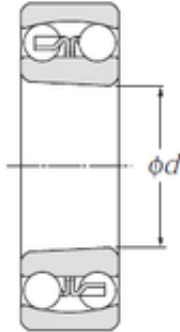

BM Bearing Power Machinery Co., Ltd.

90,000 mm x 190,000 mm x 64,000 mm SNR
2318K SNR Bearings

Tapered bore

Bearing No. 2318K

Size	90x190x64 mm
Bore Diameter	90,000 mm
Outer Diameter	190,000 mm
Width	64,000 mm
d	90,000 mm
D	190,000 mm
B	64,000 mm
C	64,000 mm

2318K Bearing 2D drawings and 3D CAD models